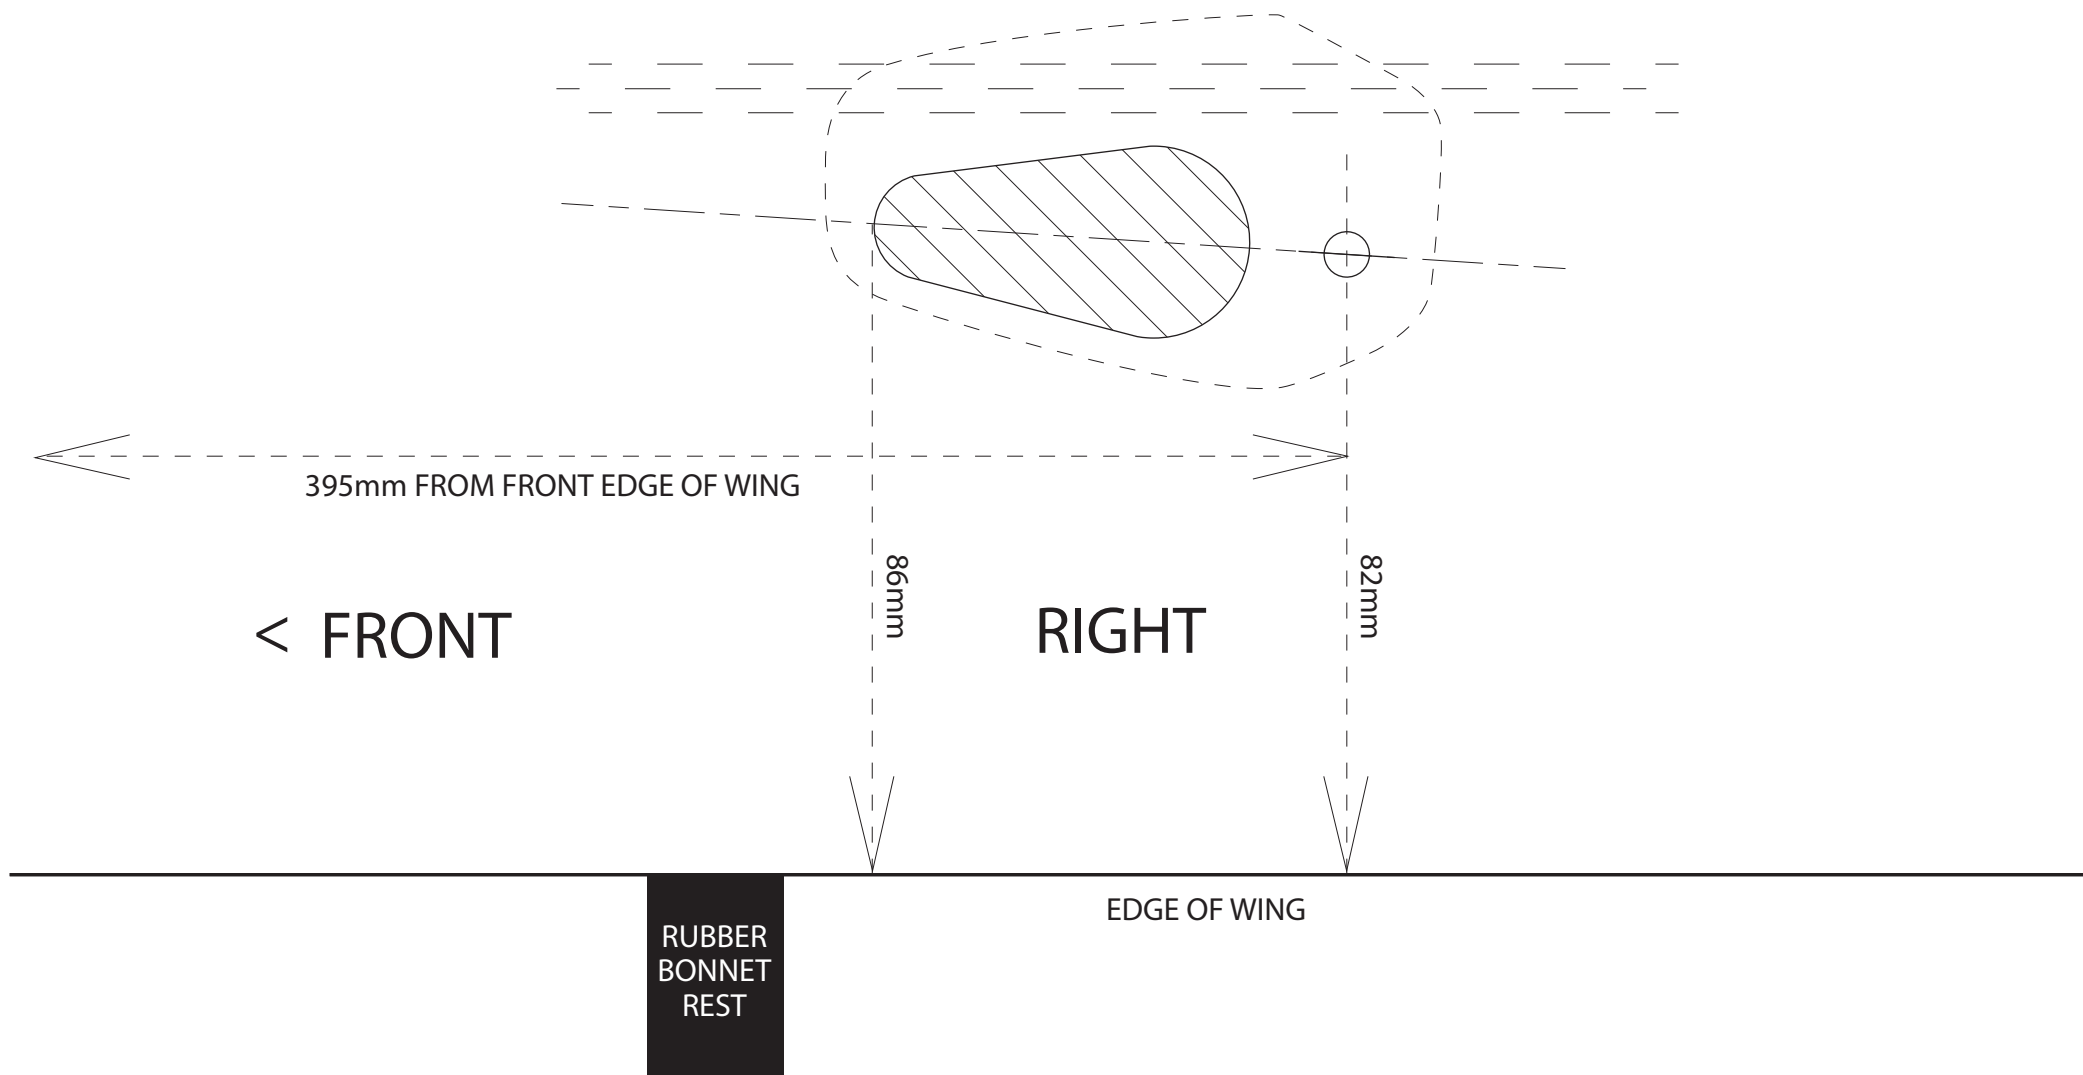

RUBBER  
BONNET  
REST

EDGE OF WING

< FRONT

LEFT

86mm

82mm

395mm FROM FRONT EDGE OF WING

280ZX S130 (280Z Fairlady) JDM FENDER MOUNTED MIRROR POSITION

280ZX S130 (280Z Fairlady) JDM FENDER MOUNTED MIRROR POSITION