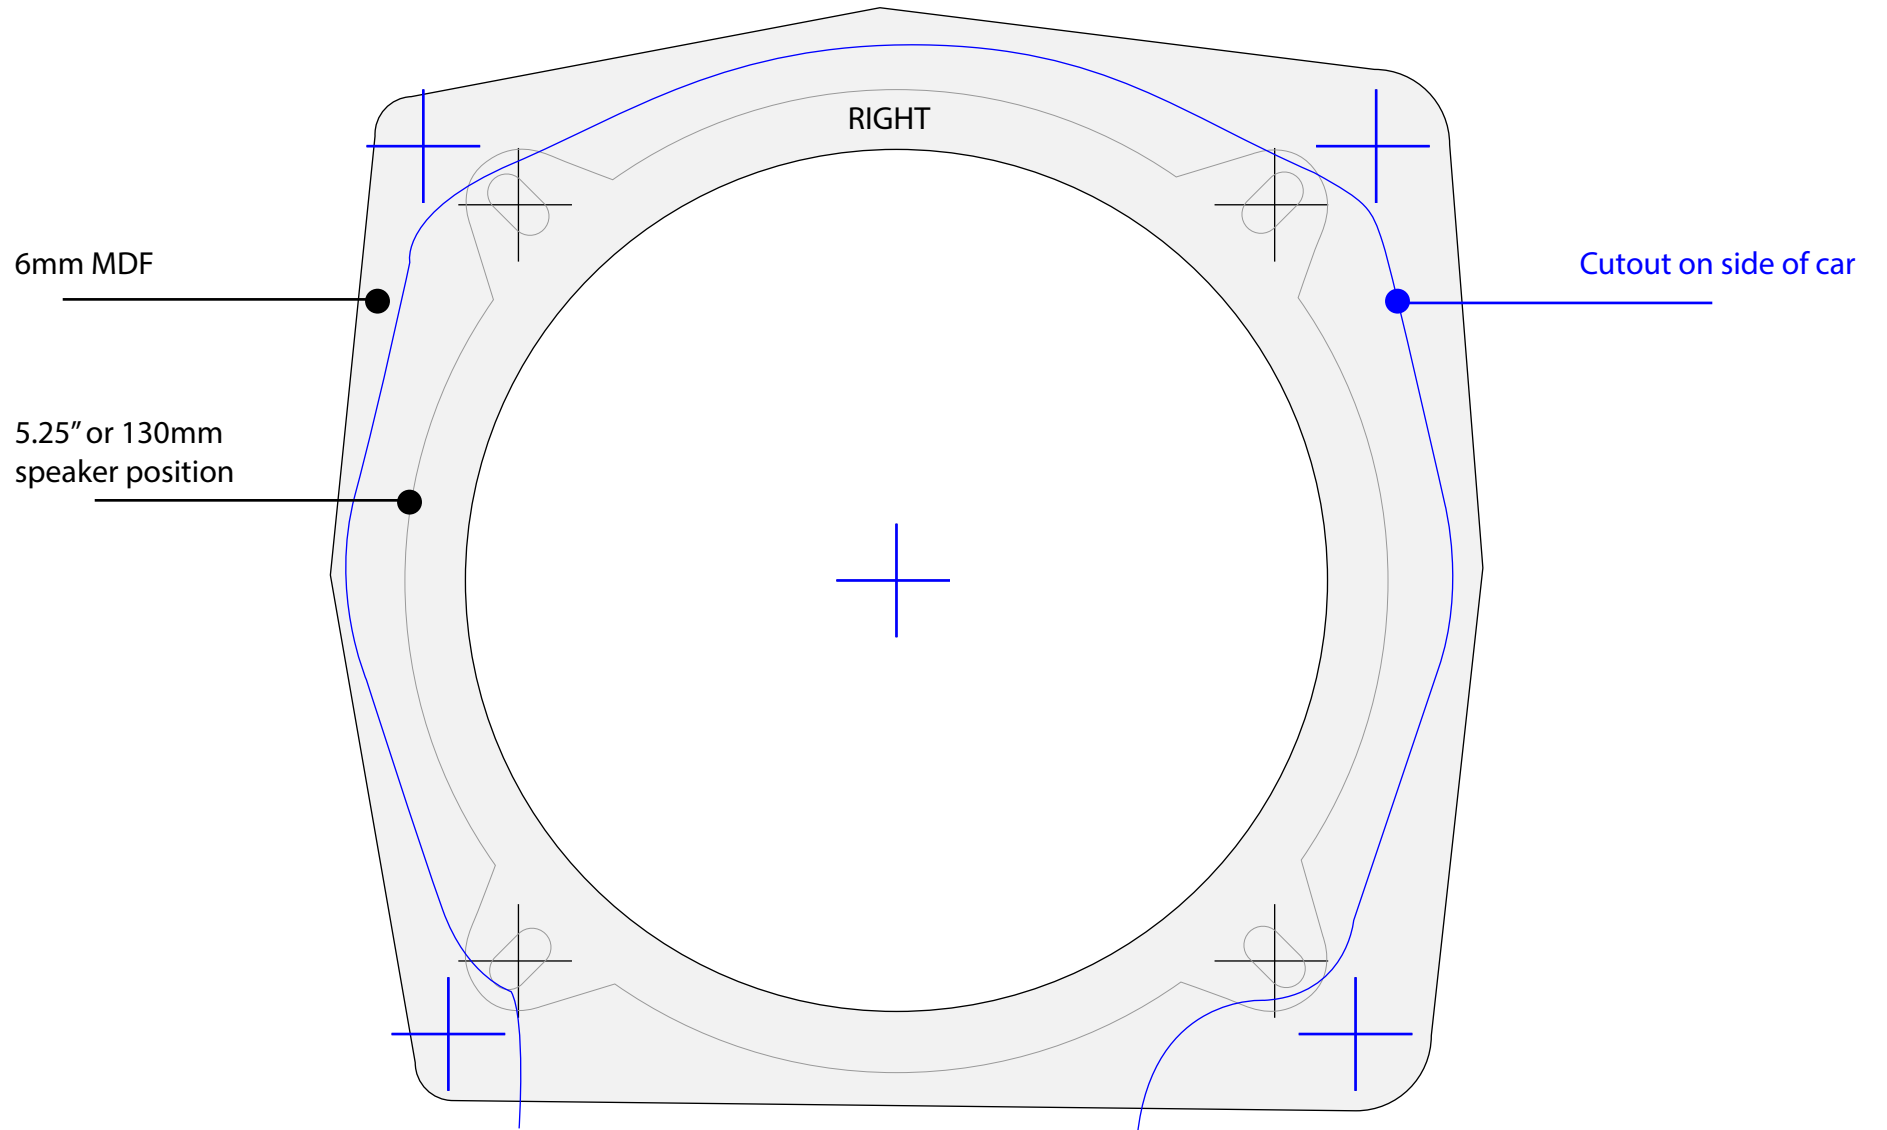

280zx 2+2 (1979) rear side speaker mount

280zx 2+2 (1979) rear side speaker mount